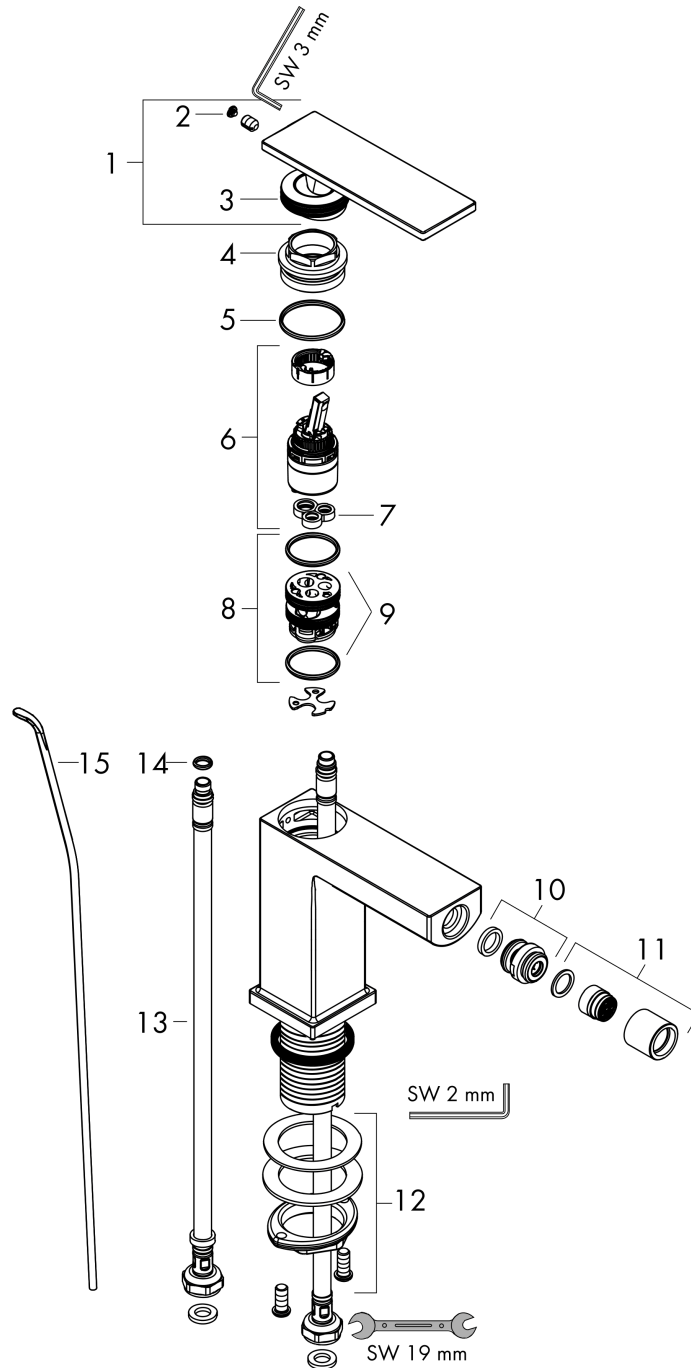

Tecturis E
Single lever bidet mixer with pop-up waste set
 Finish: **Chrome** Article Number: **73200000**

Flowchart

Tecturis E
Single lever bidet mixer with pop-up waste set
 Finish: **Chrome** Article Number: **73200000**

Exploded Drawing

Year of production: >09/23

Tecturis E
Single lever bidet mixer with pop-up waste set
 Finish: **Chrome** Article Number: **73200000**

Spare part list

Year of production: >09/23

Pos.	Description	Article Number	PC	PU
1	handle	94992000	15	1
2	screw cover	93983000	3	1
3	O-ring 30x1,5	98433000	1	1
4	nut	94993000	6	1
5	O-ring 29x2	98391000	1	1
6	cartridge, assy	92900000	10	1
7	seal	93383000	4	1
8	adapter for cartridge	95975000	3	1
9	O-ring 23x2	98398000	1	1
10	ball joint	97362000	9	1
11	spray former	93743000	9	1
12	fixing set (Ø 32)	13961000	7	1
13	connection hose 450 mm M8x0,75 G3/8	97206000	8	1
14	O-ring 7x1,5	98422000	1	1
15	pull rod	96657000	4	1
a	pop up waste	94139000	98	1