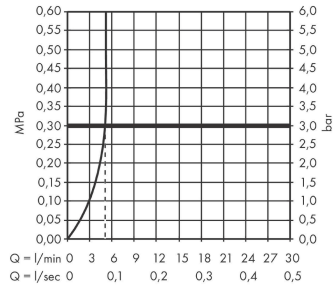

Tecturis E
Single lever bidet mixer with pop-up waste set
 Finish: **Chrome** Article Number: **73200000**

Flowchart

Tecturis E
Single lever bidet mixer with pop-up waste set
 Finish: **Chrome** Article Number: **73200000**

Exploded Drawing

Year of production: >09/23

Tecturis E
Single lever bidet mixer with pop-up waste set
 Finish: **Chrome** Article Number: **73200000**

Spare part list

Year of production: >09/23

Pos.	Description	Article Number	PC	PU
1	handle	94992000	15	1
2	screw cover	93983000	3	1
3	O-ring 30x1,5	98433000	1	1
4	nut	94993000	6	1
5	O-ring 29x2	98391000	1	1
6	cartridge, assy	92900000	10	1
7	seal	93383000	4	1
8	adapter for cartridge	95975000	3	1
9	O-ring 23x2	98398000	1	1
10	ball joint	97362000	9	1
11	spray former	93743000	9	1
12	fixing set (Ø 32)	13961000	7	1
13	connection hose 450 mm M8x0,75 G3/8	97206000	8	1
14	O-ring 7x1,5	98422000	1	1
15	pull rod	96657000	4	1
a	pop up waste	94139000	98	1