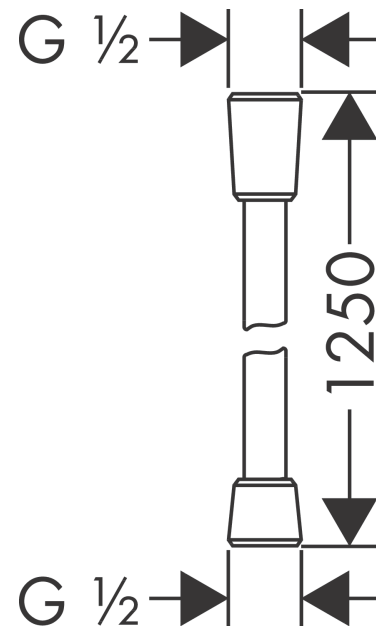

Isiflex

Shower hose 125 cm

Finish: **Chrome** Article Number: **28272000**

Description

product features

- high-quality shower hose
- with plastic coating, easy to clean
- shower hose length: 1.25 m
- pivot connector prevents hose from tangling
- kink-protected
- nuts shower hose: conical nut on both ends
- connection thread: G 1/2

Design awards

Certificates / Sustainability

Product image

Scale drawing

Isiflex
Shower hose 125 cm
Finish: **Chrome** Article Number: **28272000**

Exploded Drawing

Year of production: >12/00

Isiflex
Shower hose 125 cm
 Finish: **Chrome** Article Number: **28272000**

Spare part list

Year of production: >12/00

Pos.	Description	Article Number	PC	PU
1	seal	98058000	1	1