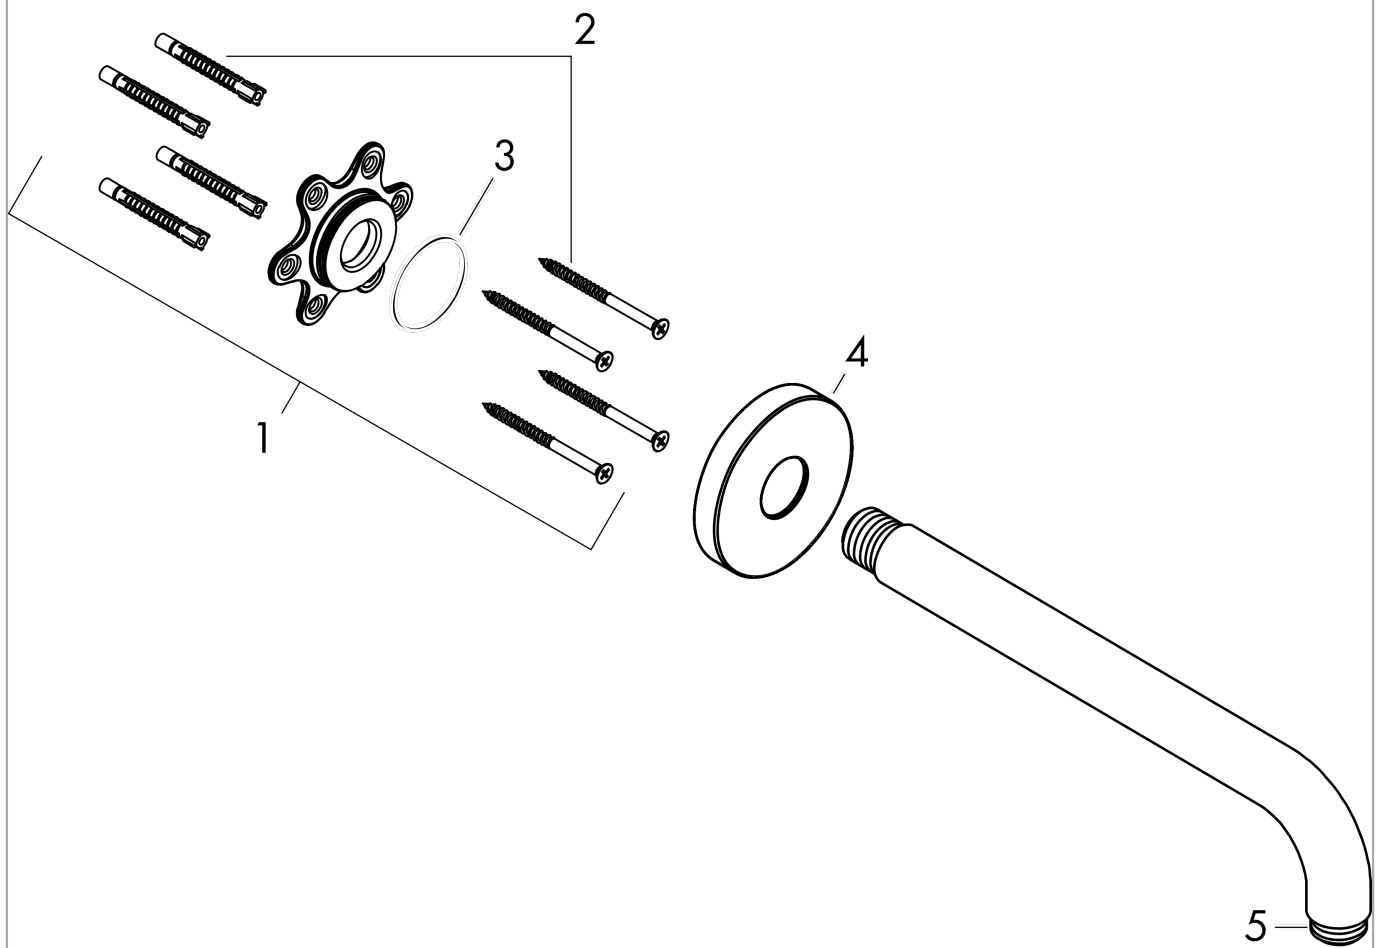

**Shower arm 38.9 cm**

Finish: **Chrome** Article Number: **27413000**

**Description**

**product features**

- length: 389 mm
- installation type: exposed installation
- material: brass
- version: 90° angle
- connection type: G 1/2

**Design awards**

**Product image**

**Scale drawing**

**Shower arm 38.9 cm**

Finish: **Chrome** Article Number: **27413000**

**Exploded Drawing**

Year of production: >12/20

**Shower arm 38.9 cm**

Finish: **Chrome** Article Number: **27413000**

**Spare part list**

Year of production: >12/20

Pos.	Description	Article Number	PC	PU
1	mounting kit	95208000	11	1
2	mounting set	40916000	2	1
3	O-ring 34x2	98383000	2	1
4	escutcheon Ø 80 mm	98940000	7	1
5	O-ring 16x2	98133000	1	1