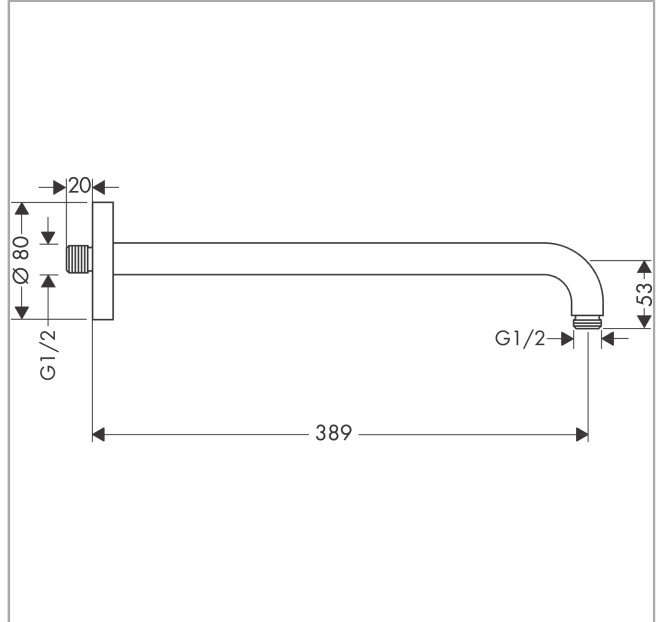

**Shower arm 38.9 cm**

Finish: **Chrome** Article Number: **27413000**

**Description**

**product features**

- length: 389 mm
- installation type: exposed installation
- material: brass
- version: 90° angle
- connection type: G 1/2

**Design awards**

**Product image**

**Scale drawing**

**Shower arm 38.9 cm**

Finish: **Chrome** Article Number: **27413000**

**Exploded Drawing**

Year of production: >12/20

**Shower arm 38.9 cm**

Finish: **Chrome** Article Number: **27413000**

**Spare part list**

Year of production: >12/20

Pos.	Description	Article Number	PC	PU
1	mounting kit	95208000	11	1
2	mounting set	40916000	2	1
3	O-ring 34x2	98383000	2	1
4	escutcheon Ø 80 mm	98940000	7	1
5	O-ring 16x2	98133000	1	1