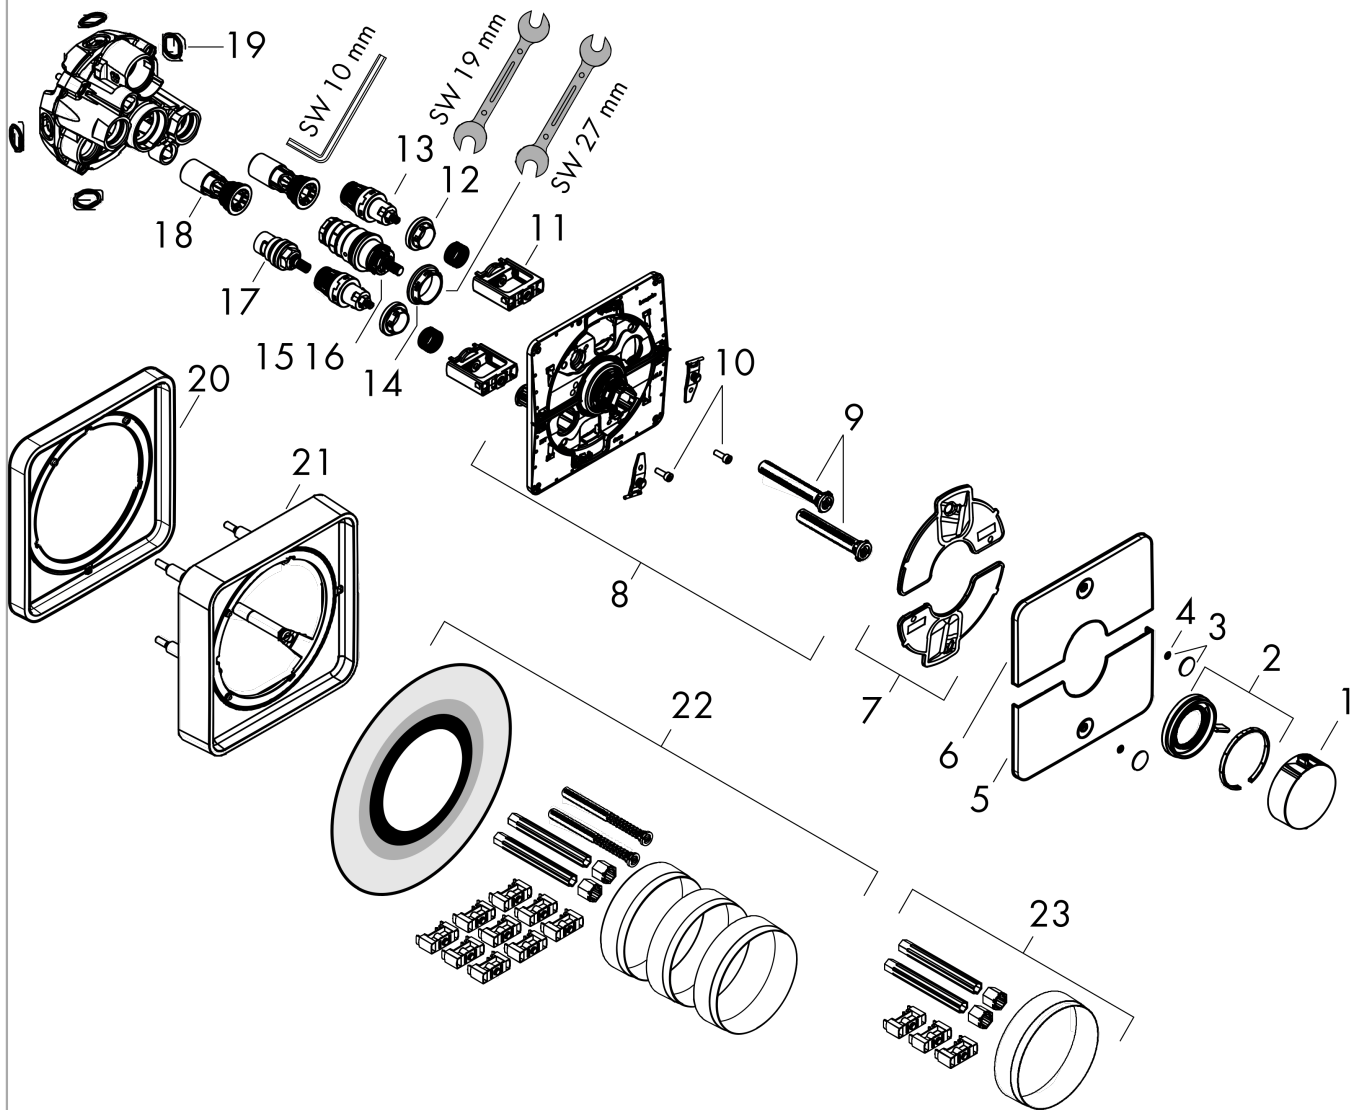

ShowerSelect Comfort Q
Thermostat for concealed installation for 2 functions
 Finish: **Chrome** Article Number: **15583000**

Description

product features

- 2 functions
- simultaneous use of several outlets
- comfortable turning on / off of outlets with large Select-paddle
- water flow control with stop function
- thermostat cartridge, Start/stop valve to operate the functions
- maximum flow rate at 3 bar: 22,1 l/min
- min. operating pressure: 1 bar
- max. operating pressure: 10 bar
- flat escutcheon for more space in the shower
- escutcheon can be aligned by +/- 3°
- easy installation due to pre-assembled function block, handles always at the same height regardless of the installation depth of the basic set
- Safety stop at 40 °C
- temperature limitation adjustable
- the thermostat offers the possibility for thermal disinfection
- material button: metal
- material handles: metal
- connection type: basic set iBox universal 2 (# 01500180)
- thermostat is delivered with buttons Rain small, Rain large, hand sower, Waterfall, bath tub

Technology

Design awards

Product image

Scale drawing

ShowerSelect Comfort Q
Thermostat for concealed installation for 2 functions
 Finish: **Chrome** Article Number: **15583000**

Flowchart

ShowerSelect Comfort Q
Thermostat for concealed installation for 2 functions
 Finish: **Chrome** Article Number: **15583000**

Exploded Drawing

Year of production: >09/23

ShowerSelect Comfort Q
Thermostat for concealed installation for 2 functions
 Finish: **Chrome** Article Number: **15583000**

Spare part list

Year of production: >09/23