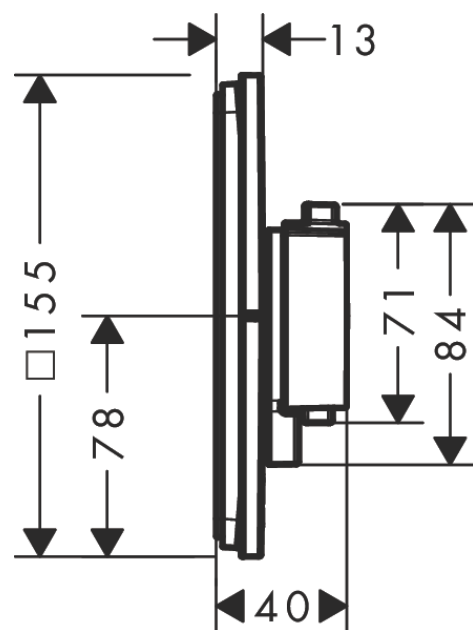

Scale drawing