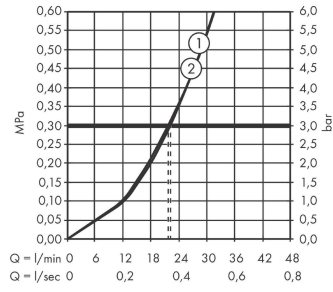

ShowerSelect Comfort Q
Thermostat for concealed installation for 2 functions
 Finish: **Chrome** Article Number: **15583000**

Description

product features

- 2 functions
- simultaneous use of several outlets
- comfortable turning on / off of outlets with large Select-paddle
- water flow control with stop function
- thermostat cartridge, Start/stop valve to operate the functions
- maximum flow rate at 3 bar: 22,1 l/min
- min. operating pressure: 1 bar
- max. operating pressure: 10 bar
- flat escutcheon for more space in the shower
- escutcheon can be aligned by +/- 3°
- easy installation due to pre-assembled function block, handles always at the same height regardless of the installation depth of the basic set
- Safety stop at 40 °C
- temperature limitation adjustable
- the thermostat offers the possibility for thermal disinfection
- material button: metal
- material handles: metal
- connection type: basic set iBox universal 2 (# 01500180)
- thermostat is delivered with buttons Rain small, Rain large, hand sower, Waterfall, bath tub

Technology

Design awards

Product image

Scale drawing

ShowerSelect Comfort Q
Thermostat for concealed installation for 2 functions
 Finish: **Chrome** Article Number: **15583000**

Flowchart

ShowerSelect Comfort Q
Thermostat for concealed installation for 2 functions
 Finish: **Chrome** Article Number: **15583000**