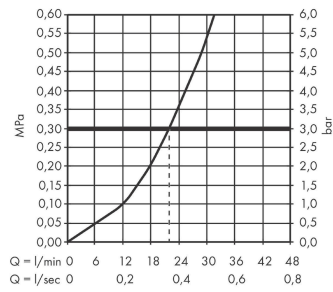

ShowerSelect Comfort S
Thermostat for concealed installation for 1 function
 Finish: **Chrome** Article Number: **15553000**

Description

product features

- 1 function
- comfortable turning on / off of one outlet with large Select-paddle
- water flow control with stop function
- thermostat cartridge, Start/stop valve to operate the functions
- maximum flow rate at 3 bar: 20,3 l/min
- min. operating pressure: 1 bar
- max. operating pressure: 10 bar
- flat escutcheon for more space in the shower
- escutcheon can be aligned by +/- 3°
- easy installation due to pre-assembled function block
- handles always at the same height regardless of the installation depth of the basic set
- Safety stop at 40 °C
- temperature limitation adjustable
- material button: metal
- material handles: metal
- connection type: basic set iBox universal 2 (# 01500180)
- thermostat is delivered with button On/Off

Technology

Design awards

Product image

Scale drawing

ShowerSelect Comfort S
Thermostat for concealed installation for 1 function
 Finish: **Chrome** Article Number: **15553000**

Flowchart

ShowerSelect Comfort S
Thermostat for concealed installation for 1 function
 Finish: **Chrome** Article Number: **15553000**