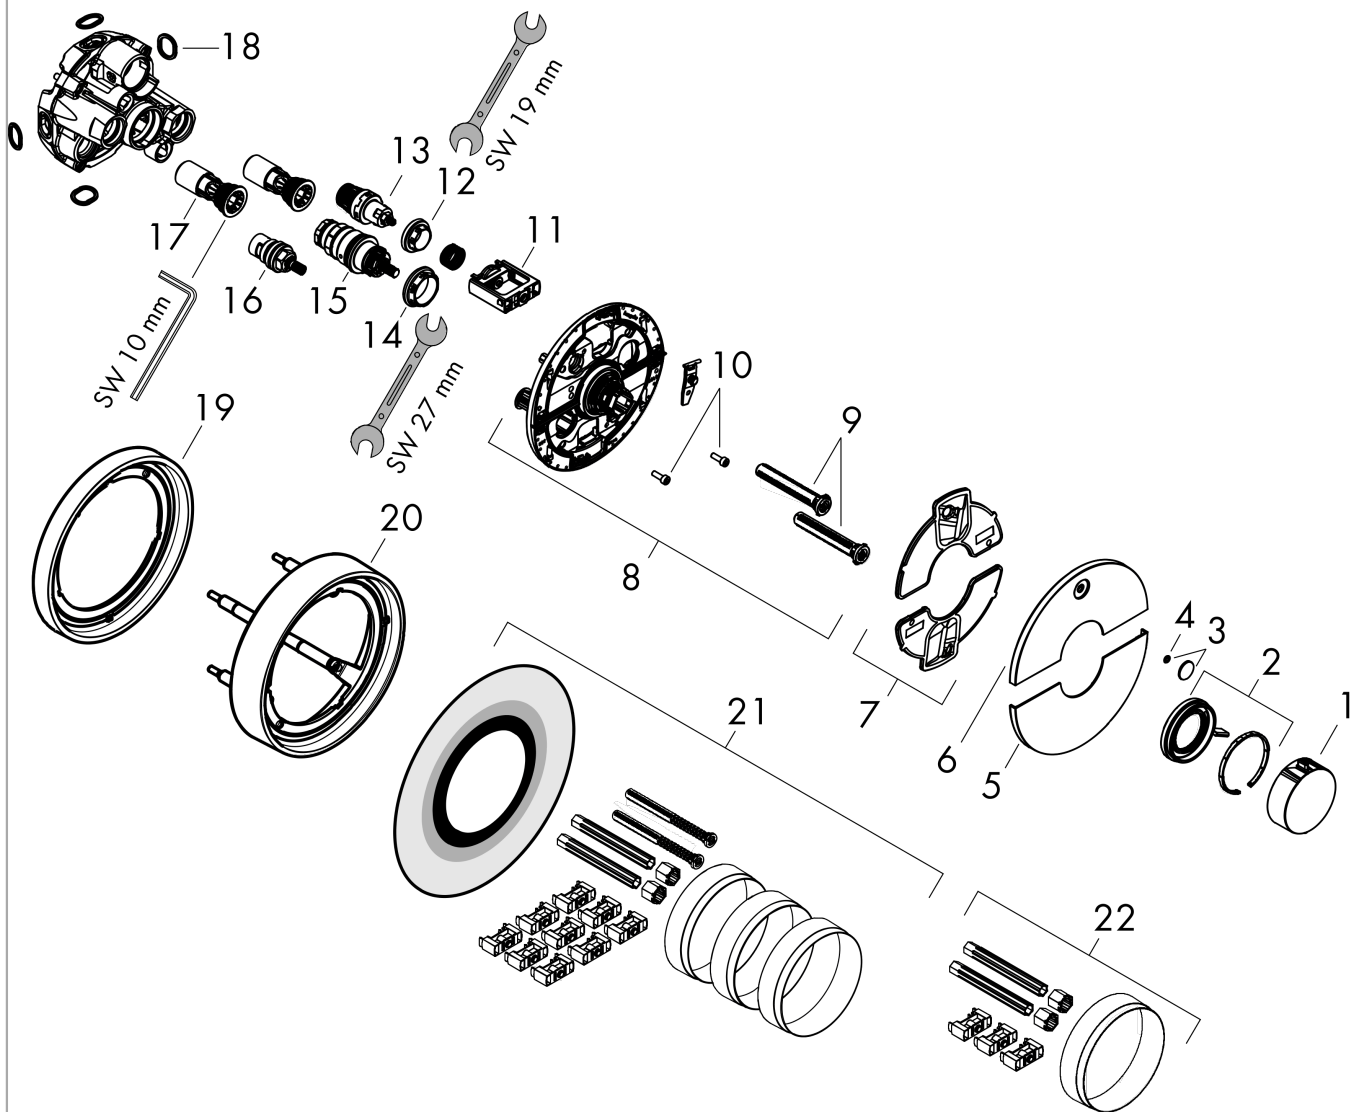

ShowerSelect Comfort S
Thermostat for concealed installation for 1 function
 Finish: **Chrome** Article Number: **15553000**

Description

product features

- 1 function
- comfortable turning on / off of one outlet with large Select-paddle
- water flow control with stop function
- thermostat cartridge, Start/stop valve to operate the functions
- maximum flow rate at 3 bar: 20,3 l/min
- min. operating pressure: 1 bar
- max. operating pressure: 10 bar
- flat escutcheon for more space in the shower
- escutcheon can be aligned by +/- 3°
- easy installation due to pre-assembled function block
- handles always at the same height regardless of the installation depth of the basic set
- Safety stop at 40 °C
- temperature limitation adjustable
- material button: metal
- material handles: metal
- connection type: basic set iBox universal 2 (# 01500180)
- thermostat is delivered with button On/Off

Technology

Design awards

Product image

Scale drawing

ShowerSelect Comfort S
Thermostat for concealed installation for 1 function
 Finish: **Chrome** Article Number: **15553000**

Flowchart

ShowerSelect Comfort S
Thermostat for concealed installation for 1 function
 Finish: **Chrome** Article Number: **15553000**

Exploded Drawing

Year of production: >09/23

ShowerSelect Comfort S
Thermostat for concealed installation for 1 function
 Finish: **Chrome** Article Number: **15553000**

Spare part list

Year of production: >09/23