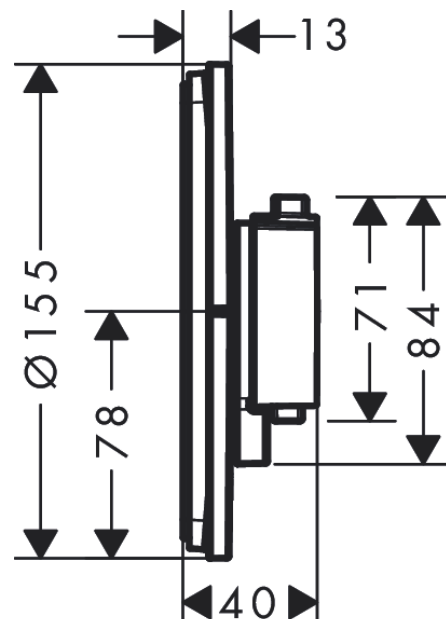

ShowerSelect Comfort S
Thermostat for concealed installation for 1 function
 Finish: **Chrome** Article Number: **15553000**

Description

product features

- 1 function
- comfortable turning on / off of one outlet with large Select-paddle
- water flow control with stop function
- thermostat cartridge, Start/stop valve to operate the functions
- maximum flow rate at 3 bar: 20,3 l/min
- min. operating pressure: 1 bar
- max. operating pressure: 10 bar
- flat escutcheon for more space in the shower
- escutcheon can be aligned by +/- 3°
- easy installation due to pre-assembled function block
- handles always at the same height regardless of the installation depth of the basic set
- Safety stop at 40 °C
- temperature limitation adjustable
- material button: metal
- material handles: metal
- connection type: basic set iBox universal 2 (# 01500180)
- thermostat is delivered with button On/Off

Technology

Design awards

Product image

Scale drawing

ShowerSelect Comfort S
Thermostat for concealed installation for 1 function
 Finish: **Chrome** Article Number: **15553000**

Flowchart

ShowerSelect Comfort S
Thermostat for concealed installation for 1 function
 Finish: **Chrome** Article Number: **15553000**