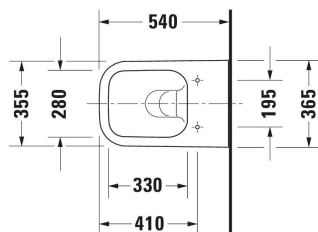

Happy D.2 Wall-mounted toilet # 222209..00 / 222209..00 / 222209..00

| < 365 mm > |

Wall-mounted toilet	Dimension	Weight	Order number
Flush water quantity: 4,5/3 l, Washdown model, Flushing rim: Rimless, Flush principle: washdown model, Outlet drain horizontal, Incl. invisible fixation, Unified Water Label (UWL) Class: 1			
Colors			
00 White Alpin 20 HygieneGlaze (an antibacterial ceramic glaze that provides almost indefinite effectiveness) 89 Anthracite/Anthracite Matt			
Variant			
◆ White High Gloss	365x335 mm	24.700 kg	222209..00
◆ White High Gloss, HygieneGlaze, Flush water quantity: 4,5 l	365x335 mm	24.700 kg	222209..00
◆ Interior colour Anthracite High Gloss, Exterior colour Anthracite Matt, Flush water quantity: 4,5 l	365x335 mm	24.700 kg	222209..00
Sanitary ceramics with the special WonderGliss surface finish will remain clean and attractive-looking for a long time to come. When ordering WonderGliss please add a "1" as eleventh digit to the model number.			
Accessory for ceramics for White High Gloss			
Fixation Suitable for Wall-mounted bidet, Wall-mounted toilet	Ø 12 mm	0.28 kg	006500
Accessory			
Noise reduction set	420 x 390 mm	0.2 kg	005090
Suitable products			
Toilet seat Shape: Rectangular, Automatic close: Yes, Removable Seat, Hinge material: Stainless steel, 359 x 430 mm	359 x 430 mm		006459