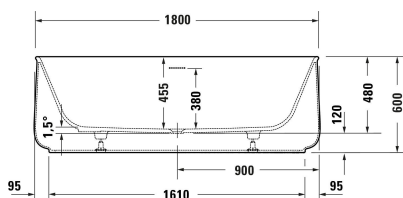

Zencha Bathtub # 70046300000000

|< 1800 mm >|

Bathtub	Dimension	Weight	Order number
Oval, Type of installation: Freestanding, Seamless panel, White Matt, Polymer cast, DuroCast Plus, Number of backrests: 2, Incl. support frame, Incl. waste and overflow, Overflow: Yes, Waste outlet position: Middle, Overflow position: Middle, Capacity: 366 l, Internal depth: 456 mm			
<b>Colors</b>			
00 White Alpin			
<b>Variant</b>			
	1800x600 mm	138.200 kg	70046300000000
<b>Suitable products</b>			
Tub handle Chrome, 311 x 56 mm	311 x 56 mm		792804

All drawings contain the necessary measurements which are subject to standard tolerances. They are stated in mm and are non-binding. Exact measurements, in particular for customised installation scenarios, can only be taken from the finished piece.