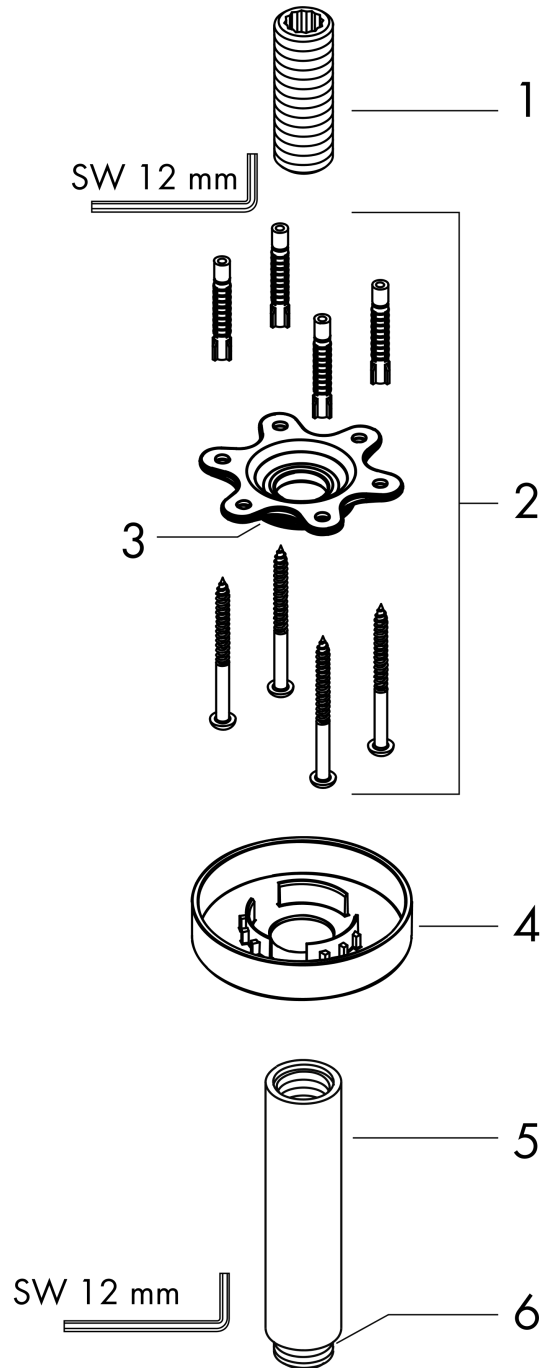

Ceiling connector S 10 cm

Finish: **Brushed Bronze** Article Number: **27393140**

Description

product features

- length: 100 mm
- shaft diameter: 27 mm
- purpose of use: also usable as an extension
- installation type: exposed installation
- material: brass
- connection type: G ½

Design awards

Product image

Scale drawing

Ceiling connector S 10 cm

Finish: **Brushed Bronze** Article Number: **27393140**

Exploded Drawing

Year of production: >12/20

Ceiling connector S 10 cm

Finish: **Brushed Bronze** Article Number: **27393140**

Spare part list

Year of production: >12/20

Pos.	Description	Article Number	PC	PU
1	connecting thread	95188000	8	1
2	mounting kit	95208000	11	1
3	O-ring 34x2	98383000	2	1
4	escutcheon Ø 80 mm	92122140	58	1
5	shower arm	27479140	99	1
6	O-ring 16x2	98133000	1	1