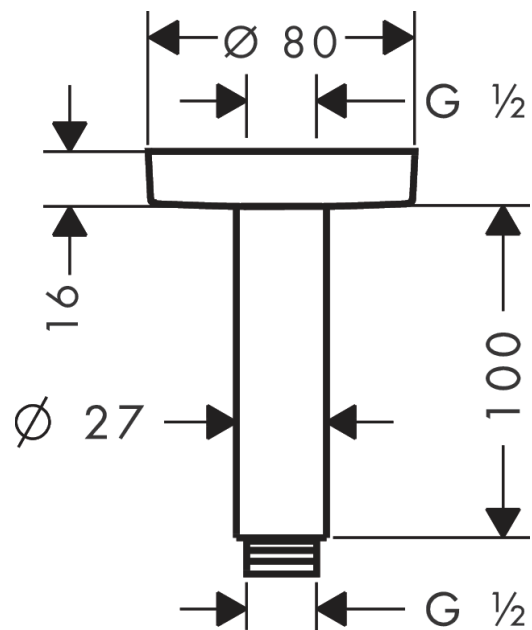

Ceiling connector S 10 cm

Finish: **Brushed Bronze** Article Number: **27393140**

Description

product features

- length: 100 mm
- shaft diameter: 27 mm
- purpose of use: also usable as an extension
- installation type: exposed installation
- material: brass
- connection type: G ½

Design awards

Product image

Scale drawing

Ceiling connector S 10 cm

Finish: **Brushed Bronze** Article Number: **27393140**

Exploded Drawing

Year of production: >12/20

Ceiling connector S 10 cm

Finish: **Brushed Bronze** Article Number: **27393140**

Spare part list

Year of production: >12/20

Pos.	Description	Article Number	PC	PU
1	connecting thread	95188000	8	1
2	mounting kit	95208000	11	1
3	O-ring 34x2	98383000	2	1
4	escutcheon Ø 80 mm	92122140	58	1
5	shower arm	27479140	99	1
6	O-ring 16x2	98133000	1	1