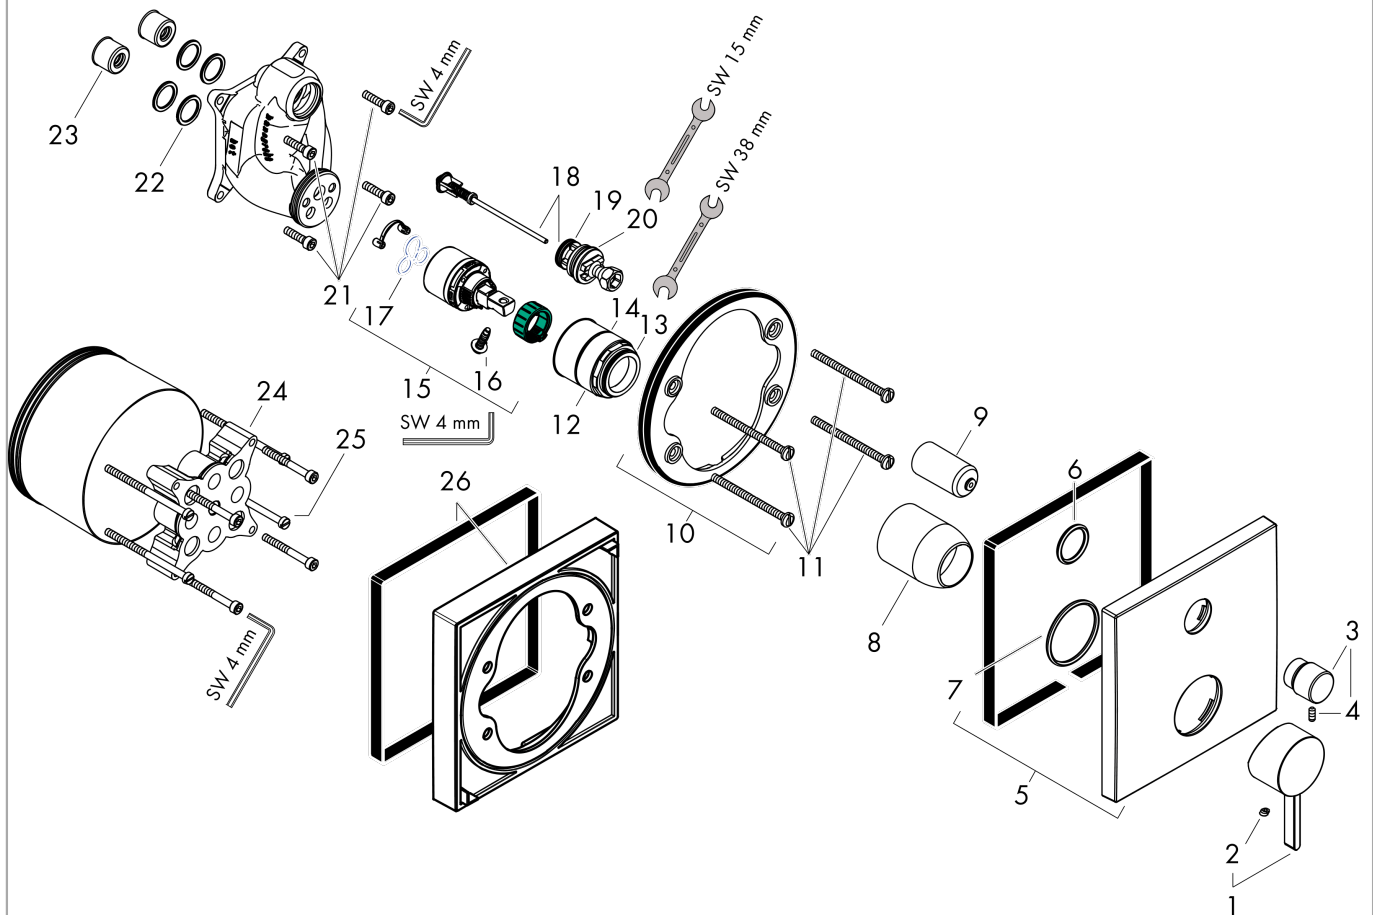

Finoris

Single lever bath mixer for concealed installation for iBox universal

Finish: **Chrome** Article Number: **76415000**

Description

product features

- 2 functions
- flow rate upper outlet: 21 l/min
- flow rate lower outlet: 29 l/min
- maximum flow rate at 3 bar: 29 l/min
- temperature limitation adjustable
- diverter with automatic resetting
- with silencer
- suitable for continuous flow water heaters
- connection type: basic set
- wall-mounted
- min. operating pressure: 1 bar
- max. operating pressure: 10 bar

Design awards

reddot winner 2021

Product image

Scale drawing

Flowchart

Finoris

Single lever bath mixer for concealed installation for iBox universal

Finish: **Chrome** Article Number: **76415000**

Exploded Drawing

Year of production: >06/21

Finoris

Single lever bath mixer for concealed installation for iBox universal

Finish: **Chrome** Article Number: **76415000**

Spare part list

Year of production: >06/21

Pos.	Description	Article Number	PC	PU
1	handle	94298000	10	1
2	screw cover	96338000	1	1
3	diverter knob	98795000	10	1
4	hollow set screw M4x10	97667000	1	1
5	escutcheon 155 / 155 mm	94302000	12	1
6	O-ring 23x3	98142000	1	1
7	O-ring 43x3	98418000	1	1
8	sleeve	98790000	8	1
9	sleeve	98794000	8	1
10	holder for escutcheon	98793000	9	1
11	set of fixing screws	96454000	3	1
12	nut	98796000	9	1
13	O-ring 30x1,5	98433000	1	1
14	O-ring 39x1,5	98400000	1	1
15	cartridge, assy	92730000	11	1
16	locking screw for handle	95140000	2	1
17	seal	95008000	3	1
18	selector assy	95014000	11	1
19	O-ring 16x2,3	98207000	1	1
20	O-ring 20x2,5	92602000	2	1
21	set of screws	96525000	3	1
22	O-ring 16x2	98133000	1	1
23	noise reduction	94073000	7	1
24	extension 25 mm	13595000	98	1
25	set of fixing screws	97747000	1	1
26	extension 22 mm	13593000	98	1