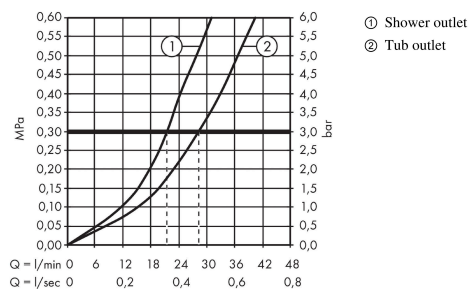

Finoris

Single lever bath mixer for concealed installation for iBox universal

Finish: **Chrome** Article Number: **76415000**

Description

product features

- 2 functions
- flow rate upper outlet: 21 l/min
- flow rate lower outlet: 29 l/min
- maximum flow rate at 3 bar: 29 l/min
- temperature limitation adjustable
- diverter with automatic resetting
- with silencer
- suitable for continuous flow water heaters
- connection type: basic set
- wall-mounted
- min. operating pressure: 1 bar
- max. operating pressure: 10 bar

Design awards

reddot winner 2021

Product image

Scale drawing

Flowchart

Finoris

Single lever bath mixer for concealed installation for iBox universal

Finish: **Chrome** Article Number: **76415000**