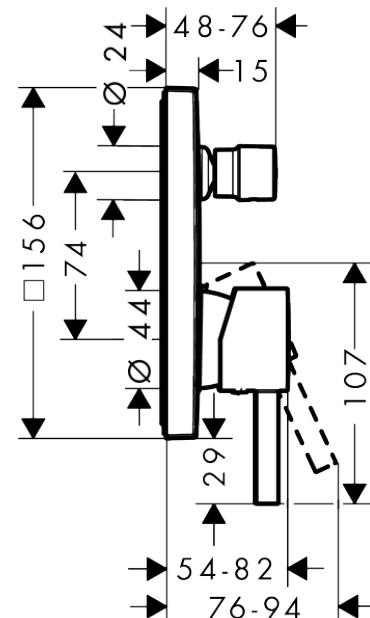

Finoris

Single lever bath mixer for concealed installation for iBox universal

Finish: **Chrome** Article Number: **76415000**

Description

product features

- 2 functions
- flow rate upper outlet: 21 l/min
- flow rate lower outlet: 29 l/min
- maximum flow rate at 3 bar: 29 l/min
- temperature limitation adjustable
- diverter with automatic resetting
- with silencer
- suitable for continuous flow water heaters
- connection type: basic set
- wall-mounted
- min. operating pressure: 1 bar
- max. operating pressure: 10 bar

Design awards

reddot winner 2021

Product image

Scale drawing

Flowchart

Finoris

Single lever bath mixer for concealed installation for iBox universal

Finish: **Chrome** Article Number: **76415000**

Exploded Drawing

Year of production: >06/21

Finoris

Single lever bath mixer for concealed installation for iBox universal

Finish: **Chrome** Article Number: **76415000**

Spare part list

Year of production: >06/21

Pos.	Description	Article Number	PC	PU
1	handle	94298000	10	1
2	screw cover	96338000	1	1
3	diverter knob	98795000	10	1
4	hollow set screw M4x10	97667000	1	1
5	escutcheon 155 / 155 mm	94302000	12	1
6	O-ring 23x3	98142000	1	1
7	O-ring 43x3	98418000	1	1
8	sleeve	98790000	8	1
9	sleeve	98794000	8	1
10	holder for escutcheon	98793000	9	1
11	set of fixing screws	96454000	3	1
12	nut	98796000	9	1
13	O-ring 30x1,5	98433000	1	1
14	O-ring 39x1,5	98400000	1	1
15	cartridge, assy	92730000	11	1
16	locking screw for handle	95140000	2	1
17	seal	95008000	3	1
18	selector assy	95014000	11	1
19	O-ring 16x2,3	98207000	1	1
20	O-ring 20x2,5	92602000	2	1
21	set of screws	96525000	3	1
22	O-ring 16x2	98133000	1	1
23	noise reduction	94073000	7	1
24	extension 25 mm	13595000	98	1
25	set of fixing screws	97747000	1	1
26	extension 22 mm	13593000	98	1